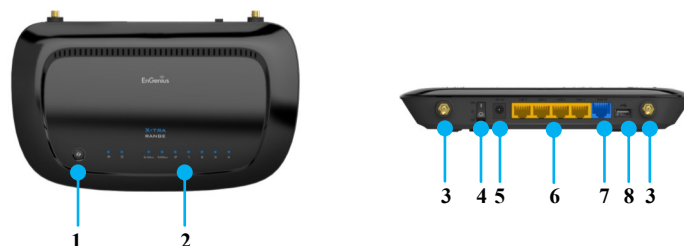

* iOS 4.2 or iOS 10.5 are minimum requirement of using shAir Music function.